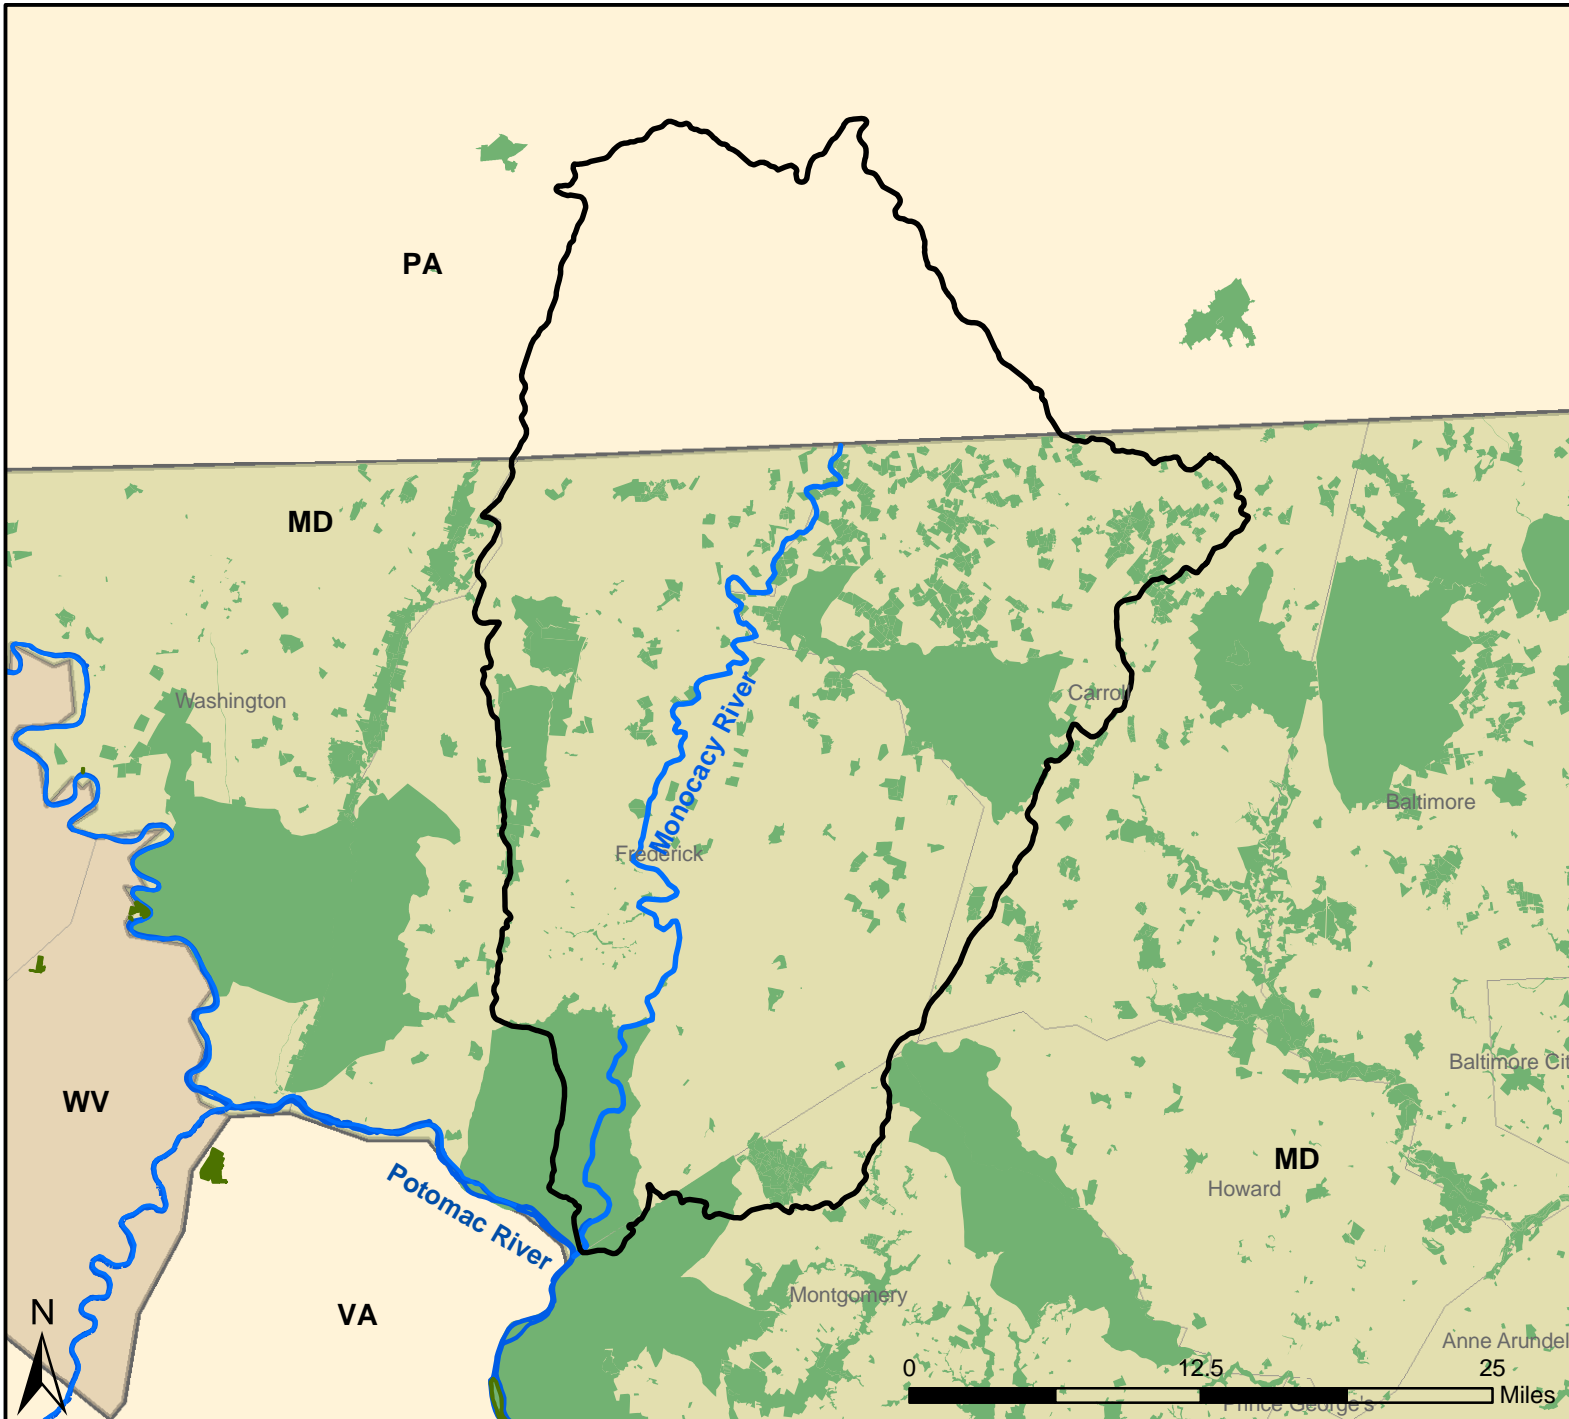

# Monocacy Watershed Land Conservation

Map by Potomac Conservancy  
March 2011.  
Protected land data from MD DNR,  
VA DCR, MET, and others.