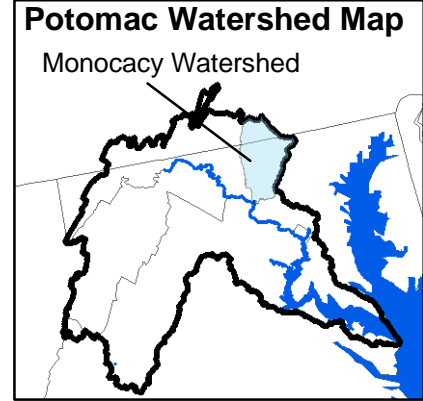

# Monocacy Watershed Land Conservation

Map by Potomac Conservancy  
March 2011.  
Protected land data from MD DNR,  
VA DCR, MET, and others.