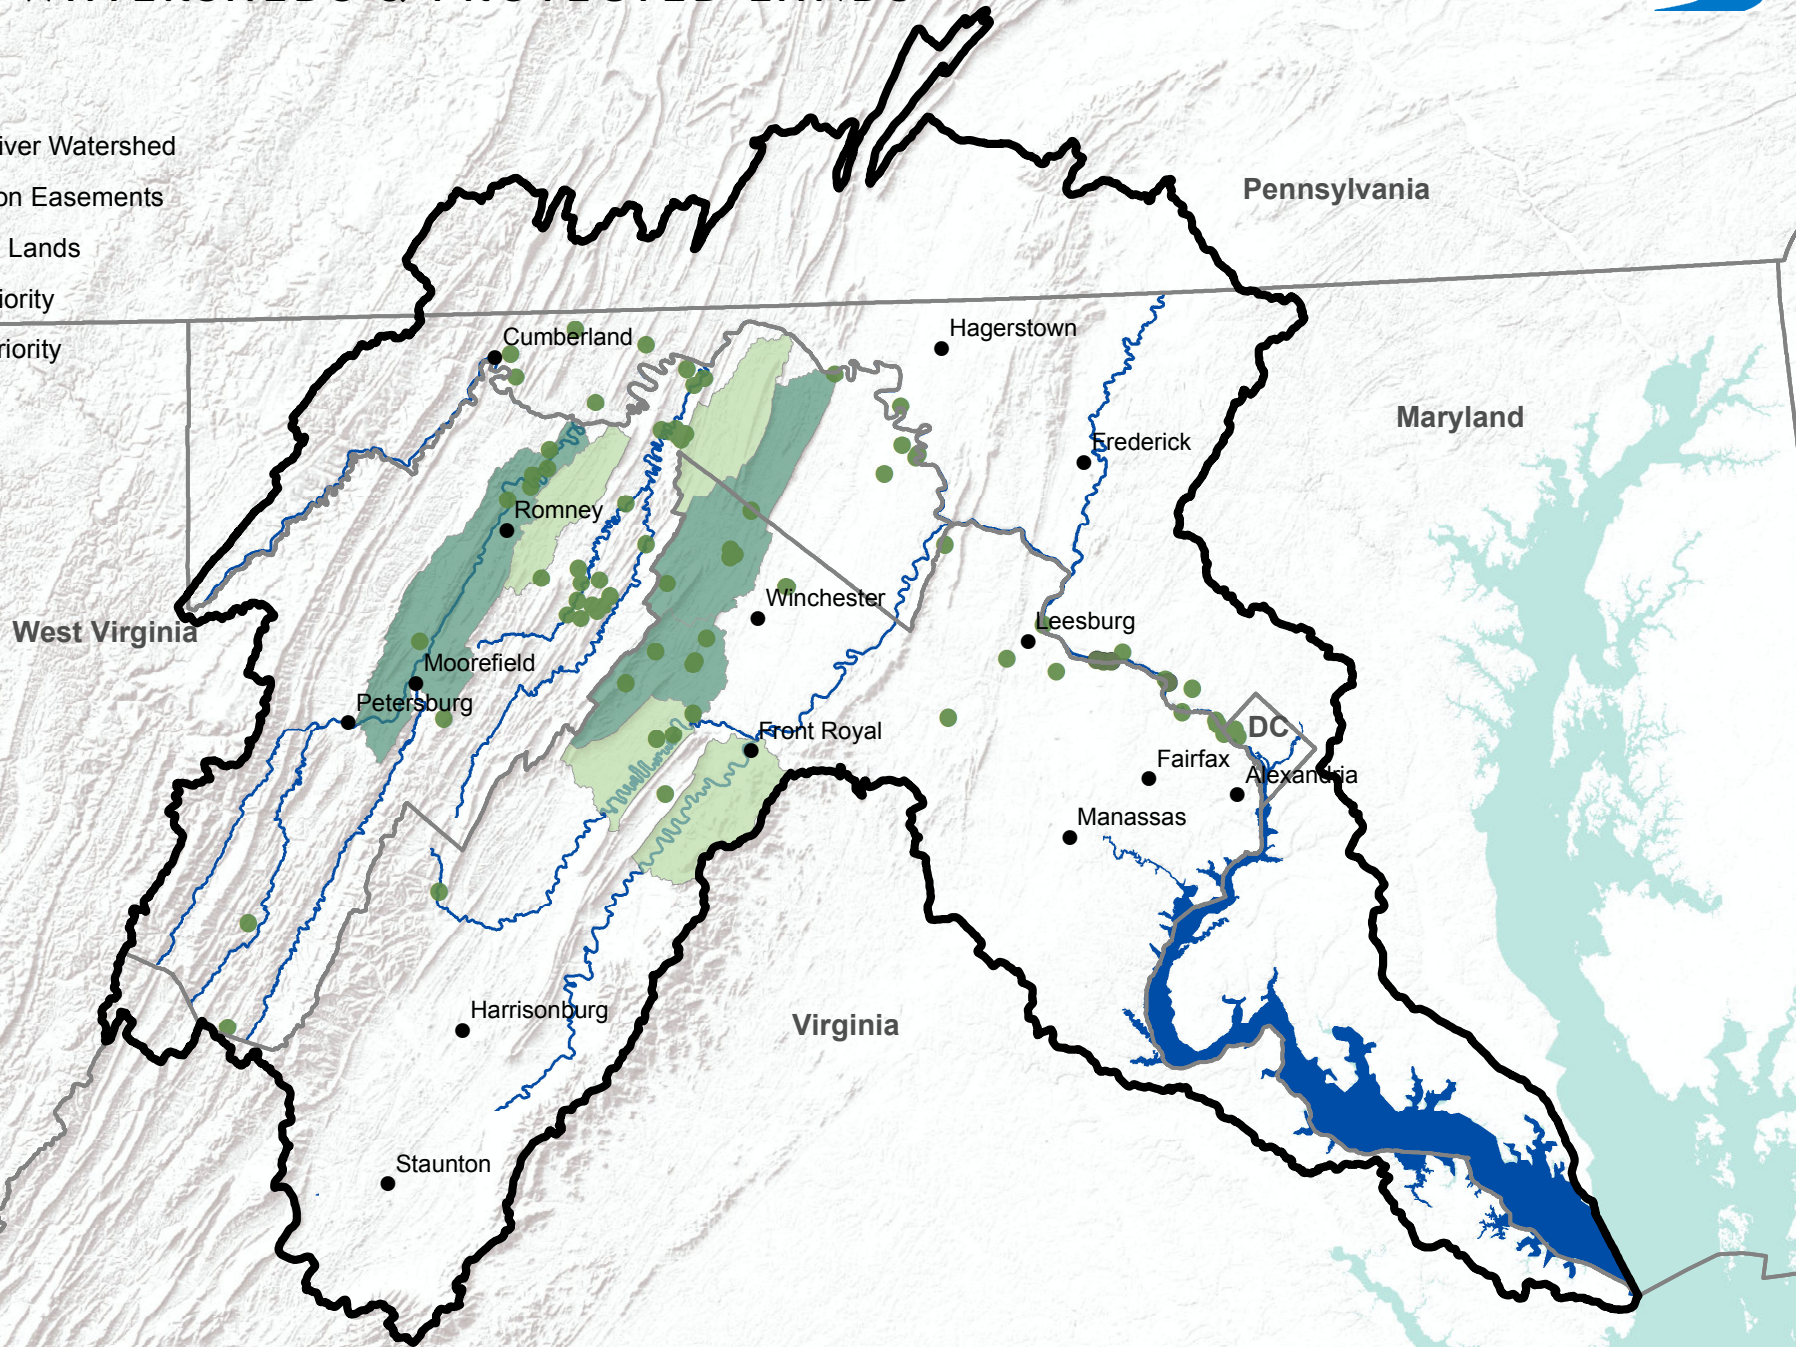

POTOMAC CONSERVANCY PRIORITY WATERSHEDS & PROTECTED LANDS

Legend

- Potomac River Watershed
- Conservation Easements
- Fee Simple Lands
- Phase 1 Priority
- Phase 2 Priority

Sources: Esri, USGS, NOAA